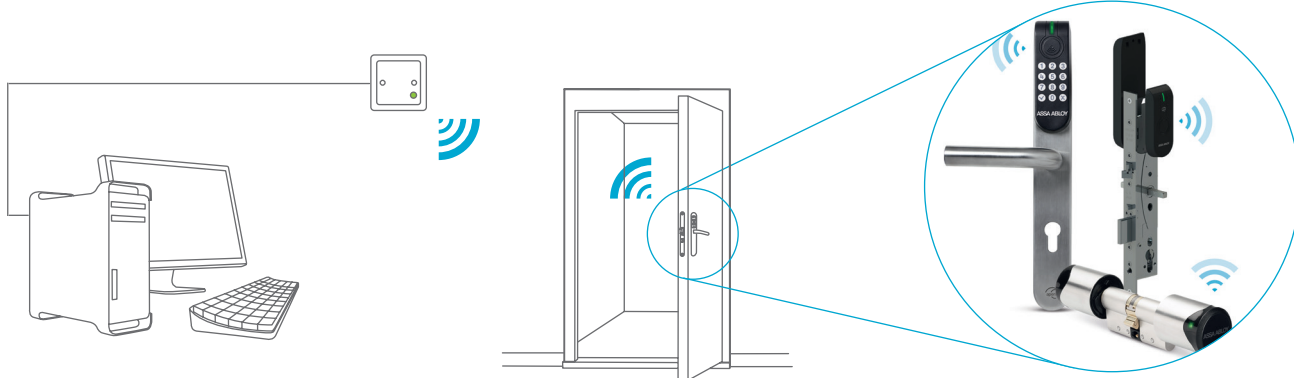

SPEED UP!

With Aperio® V3

Wireless locks react in a heartbeat with the new V3 platform. For organizations looking to supercharge unlocking speeds, ASSA ABLOY's new generation of battery-powered locks pack more powerful electronics and guarantee faster response times. The boost in performance comes without sacrificing Aperio® class-leading energy efficiency. With wireless locks running the V3 platform, for example highly-frequented entrance doors still

run for two years on a standard battery, maintaining remote opening function with a heartbeat time of typically five seconds communication time between Aperio® lock and the access control system throughout the battery life. With a comprehensive lock range covering almost every door style and opening, there's no reason to delay upgrading to faster wireless access control with Aperio® V3.

Real-time

Heartbeat communication:
5-10 seconds

Speed

Remote door opening
functions

Multi credential

Supports multiple high
frequency RFID technologies
and Seos mobile access

Easy to update

Powerful new electronics
with USB interface