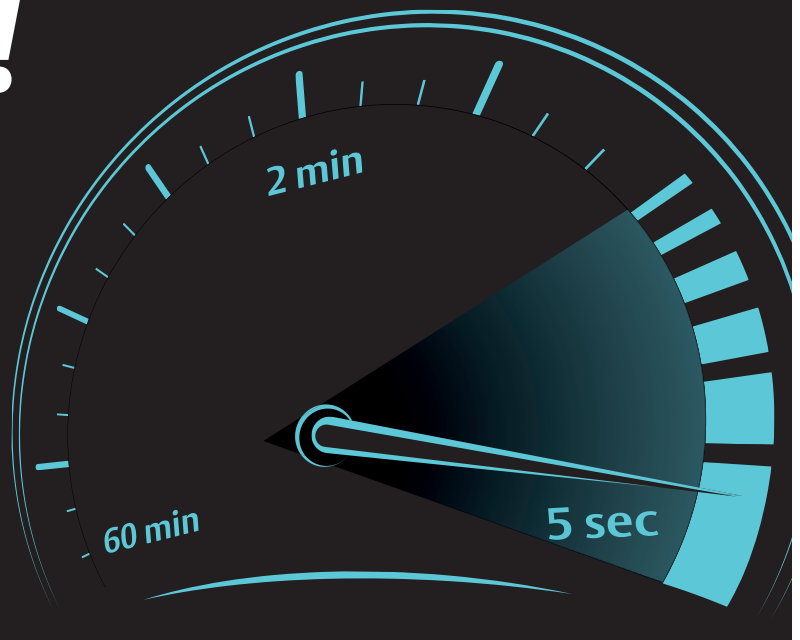

SPEED UP!

With Aperio® V3